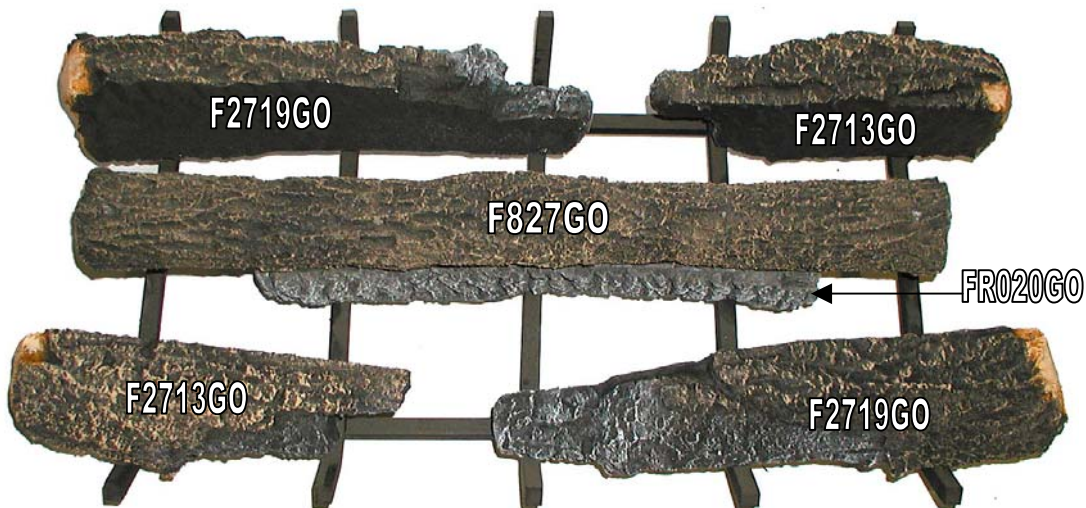

Cross Timbers See-Thru Log Diagram

CTS3618ST
36" Set

Step 1

Step 2

Step 3