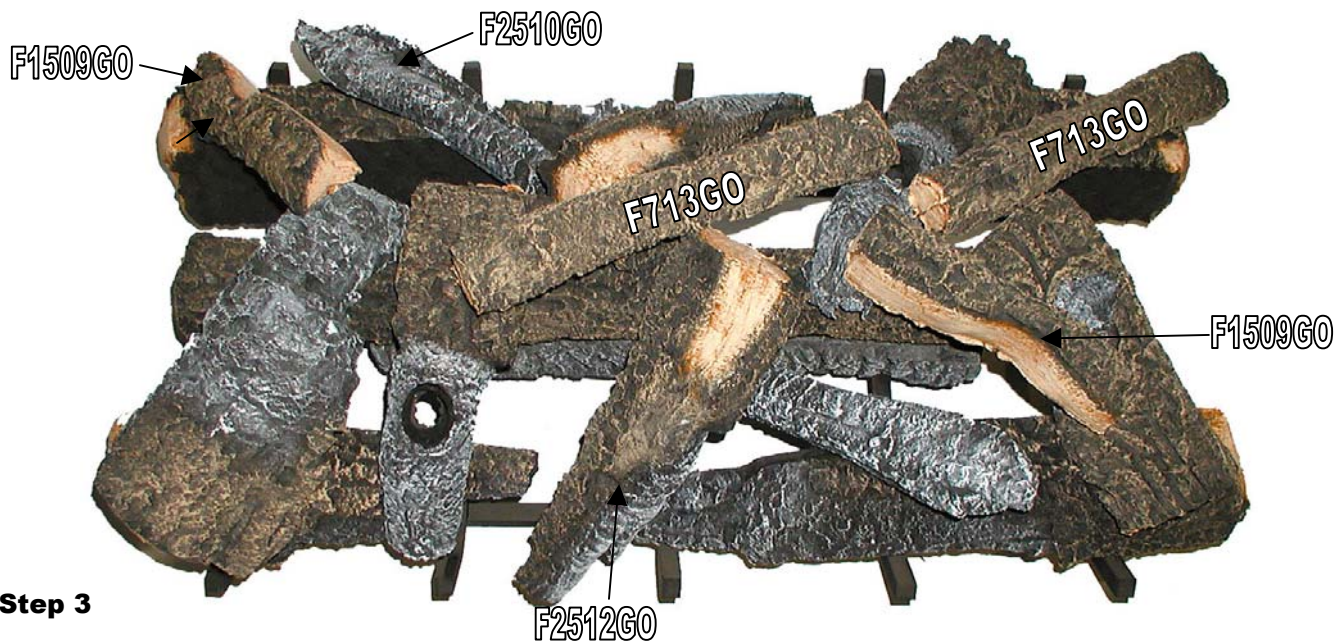

Cross Timbers See-Thru Log Diagram

CTS3618ST
36" Set

Step 1

Step 2

Step 3