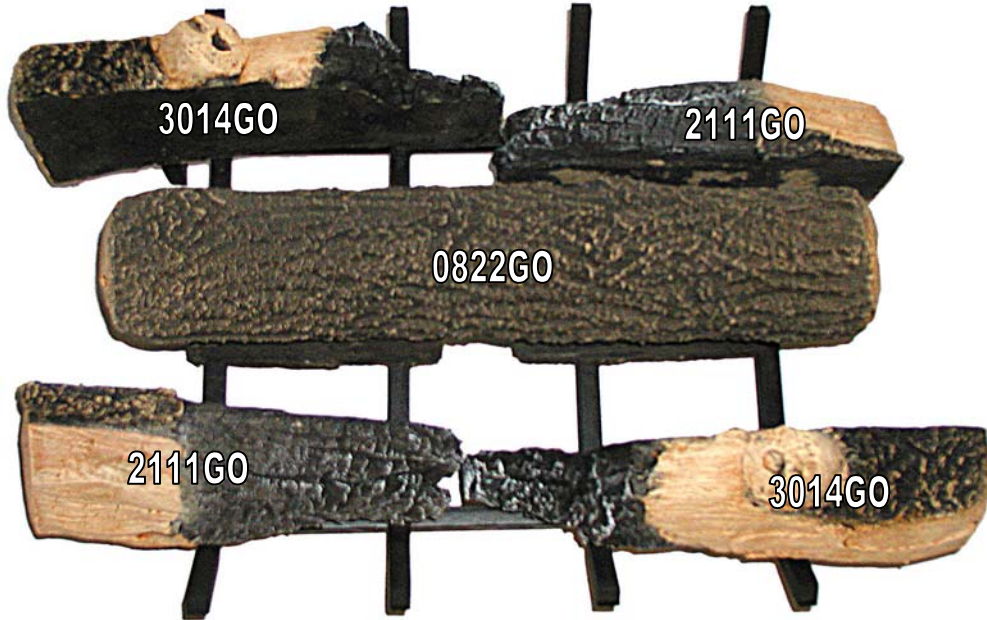

Twilight Inferno Series Log Diagram

TIS2410ST
24" Set

Step 1

Step 2