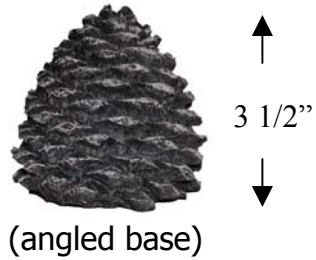

PINECONES & ACORNS

1201CL (side)

1205CL (side)

1202CL (side)

1206CL (front)

1206CL (back)

1203CL (side)

1210CL (side)

1204CL (side)

AR1GO (top)

AR3GO (top)

TWIGS & SPLITWOOD SERIES

1110CL (top)

← 10" →

1111CL (top)

← 12 1/2" →

▲
2 1/2"
▼

1112CL (side)

← 12" →

(opposite view)

1113CL (top)

← 12 1/2" →

▲
3"
▼

1116CL (side)