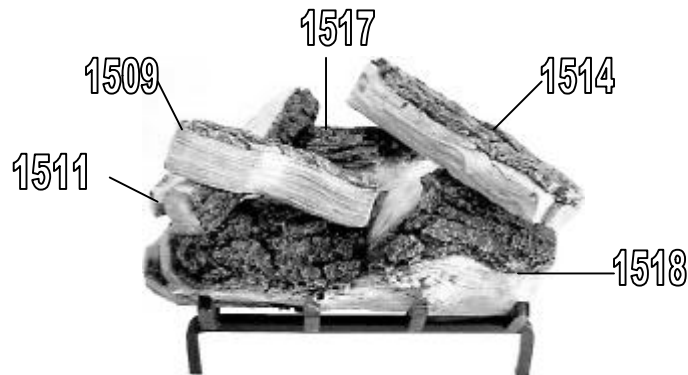

# Hargrove Mfg. Corp. Western Pine Series

Propane Gas

Natural Gas

WPB 5-18 LP

WPB 5-18

WPB 6-24 LP

WPB 6-24

WPB 7-30 LP