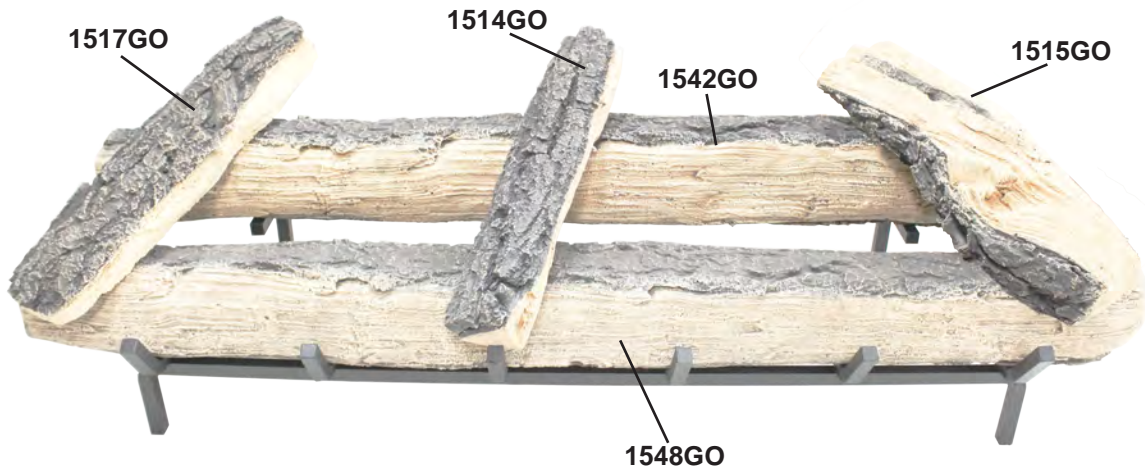

WESTERN PINE

SINGLE SIDED LOG DIAGRAM

WPS4809AA

Step 1