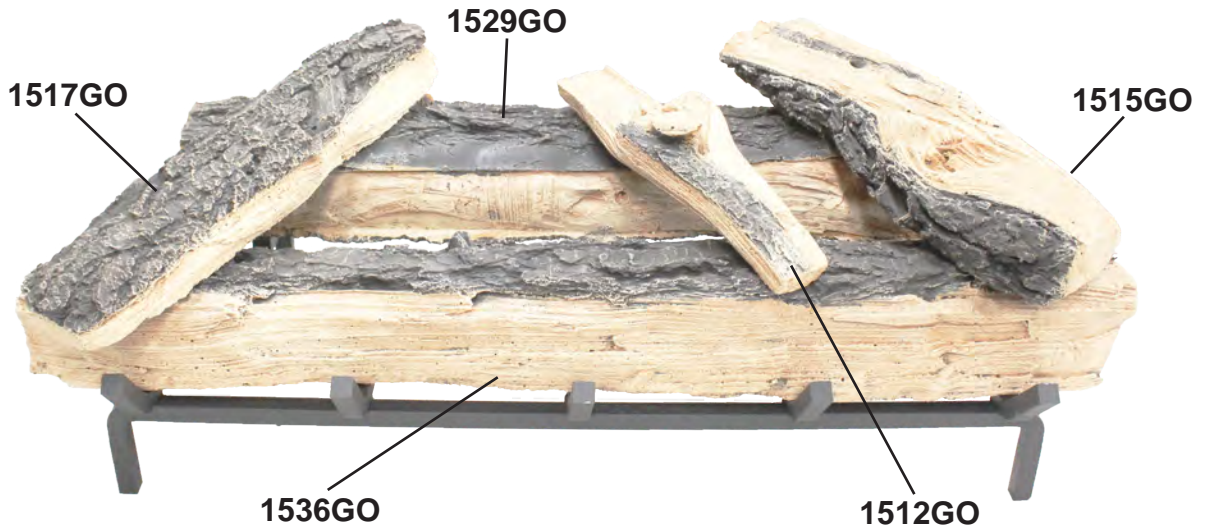

WESTERN PINE

SINGLE SIDED LOG DIAGRAM

WPS3609AA

Step 1