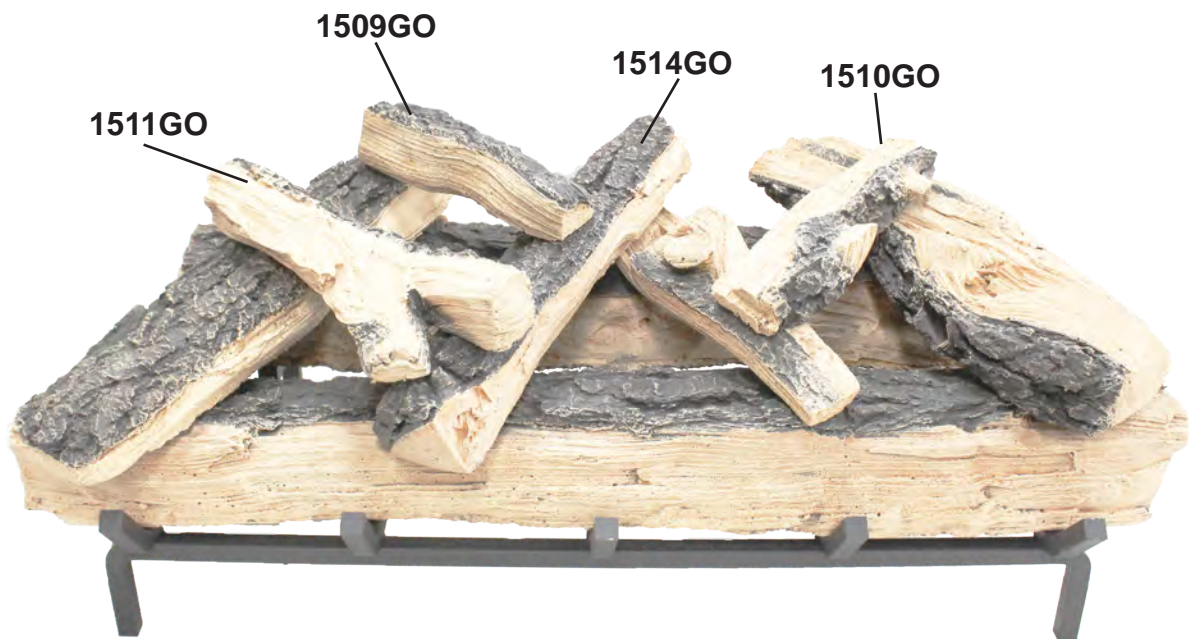

# WESTERN PINE

## SINGLE SIDED LOG DIAGRAM

**WPS3609AA**

**Step 1**

**Step 2**