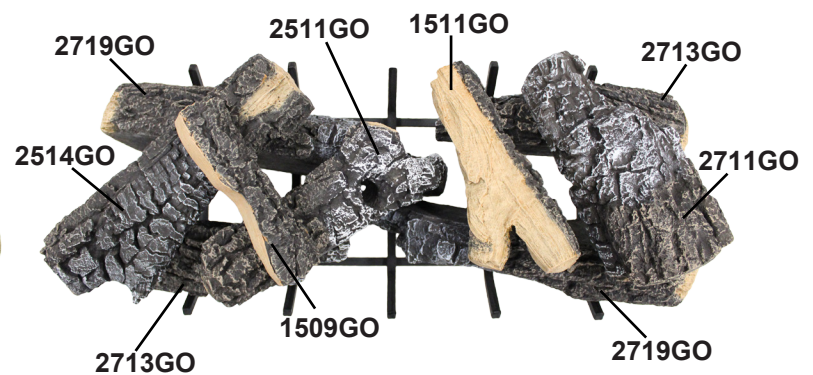

Final

(Top View)