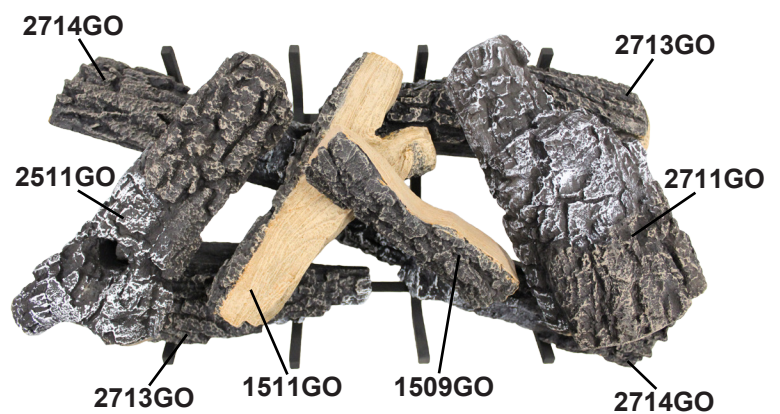

022123

MAGNIFICENT INFERNO

SEE-THRU SHALLOW

LOG DIAGRAM

MIS2408SS

Step 1

(Top View)

Step 2

(Front View)

Step 2

(Back View)

Step 3

(Front View)

Step 3

(Back View)

Final

(Top View)

MAGNIFICENT INFERNO

SEE-THRU SHALLOW

MIS3009SS

LOG DIAGRAM

Step 1

(Top View)

Step 2