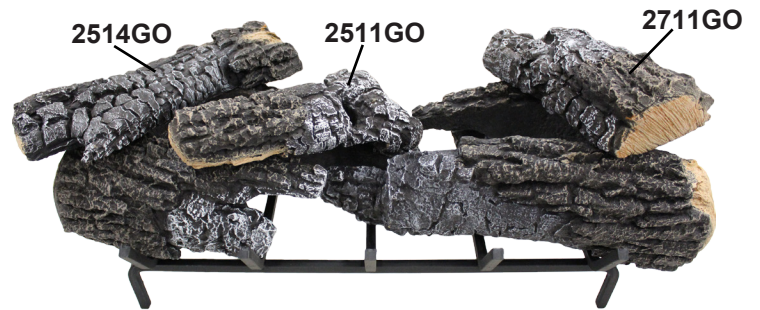

(Top View)

MAGNIFICENT INFERNO

SEE-THRU SHALLOW

MIS3009SS

LOG DIAGRAM

Step 1

(Top View)

Step 2

(Front View)

Step 2

(Back View)

Step 3

(Front View)

Step 3

(Back View)

Final