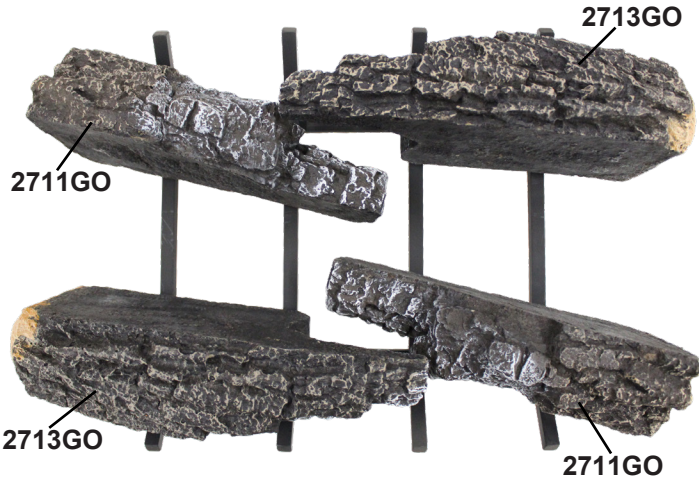

MAGNIFICENT INFERNO

SEE-THRU SHALLOW

LOG DIAGRAM

MIS2107SS

Step 1

(Top View)

Step 2

(Front View)

Step 2

(Back View)

Step 3

(Front View)

Step 3

(Back View)

Final

(Top View)

022123

MAGNIFICENT INFERNO

SEE-THRU SHALLOW

LOG DIAGRAM

MIS2408SS

Step 1

(Top View)

Step 2