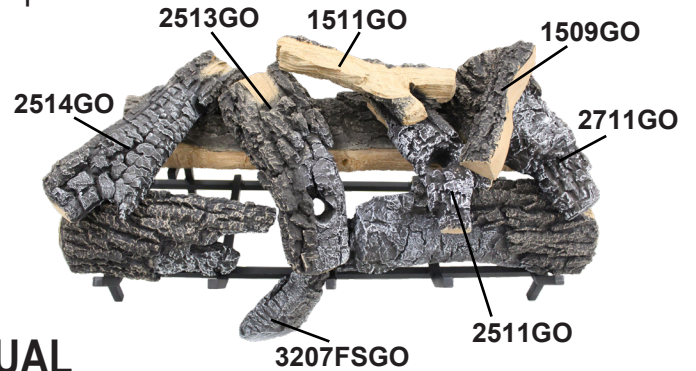

# MAGNIFICENT INFERNO

## SINGLE SIDED LOG DIAGRAM

MIS3610AA

Step 1

Step 2