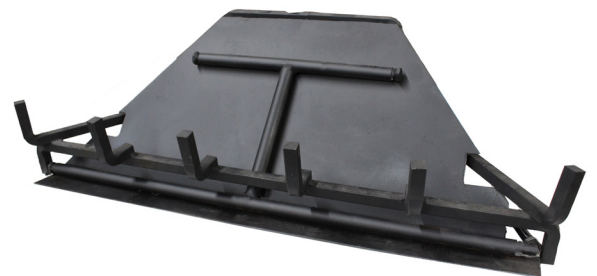

Pinnacle Series

Vented Gas Logs

Pinnacle Series log sets incorporate a unique two-level burner system with two vertical log stack options. The Everest is a taller log stack that is designed to accommodate the fireplace opening height that is typical with Rumford style fireplaces. The Sierra is a shorter stack that can go in standard sized fireplaces.

- Tallest Peak (Olympia: 30" stack height) Tall Peak (Everest: 24" stack height) Short Peak (Sierra: 14" stack height) log options
- Two-level, sandless burner system
- Can be installed in shallow fireplaces with 11" depth

Sierra Stack 24" Set

Everest Stack 24" Set

Olympia Stack 24" Set

Pinnacle Series log sets are available in 18", 24", 30" and 36" sizes for Natural Gas or Liquid Propane and can be upgraded to on/off or variable flame remote control.