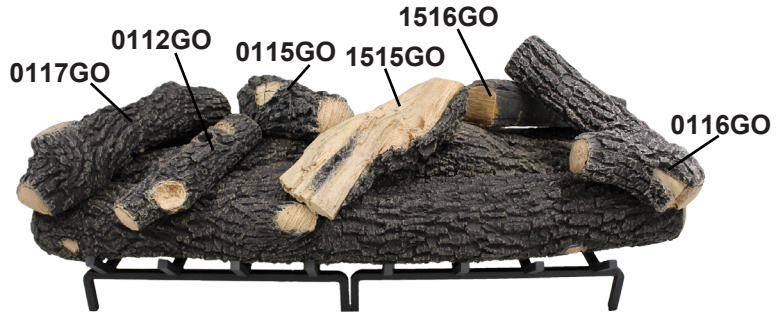

(Front View)

Step 3

(Back View)

Final

(Top View)

HARGROVE SELECT

SEE THRU

LOG DIAGRAM

HSS4814ST

Step 1

(Top View)

Step 2

(Front View)

Step 2

(Back View)

Step 3

(Front View)

Step 3

(Back View)

Final

(Top View)

HARGROVE SELECT

INDIVIDUAL LOG DIAGRAM

0112GO 	0114GO 
0115GO 	0116GO 
0117GO 	0119GO 
0121GO 	0122GO 
0124GO 	0127GO 
0128GO 	0130GO 
0136GO 	0142GO 
0148GO 	0166GO 